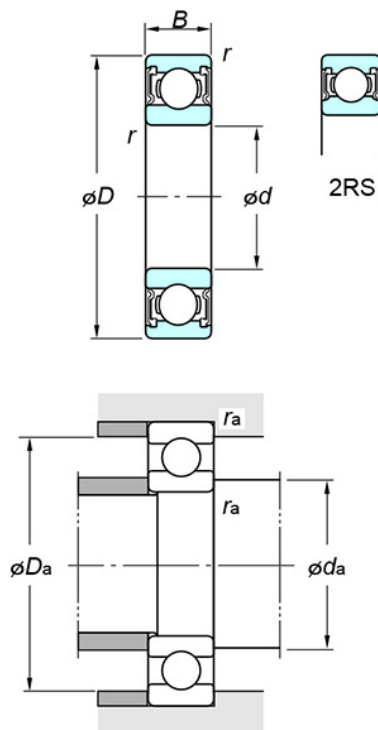

FOR REFERENCE ONLY

Deep groove ball bearings - Single-row - Shielded/sealed type - Contact sealed

Bearing No. 6304 2RS

Specifications

(Boundary dimensions ...etc)

d(mm)	20
D(mm)	52
B(mm)	15
r(min.)(mm)	1.1
Basic load ratings : Cr(kN)	19.9
Basic load ratings : C0r(kN)	7.85
Fatigue load limit : Cu(kN)	0.660
factor : f0()	12.3
Limiting speeds(Grease lub.)(min-1)	9500
Limiting speeds(Oil lub.)(min-1)	

Mounting dimensions

da(min.)(mm)	26.5
da(max.)(mm)	27
Da(max.)(mm)	45.5
ra(max.)(mm)	1

Refer.

(Refer.)Mass(kg)	0.144
------------------	-------